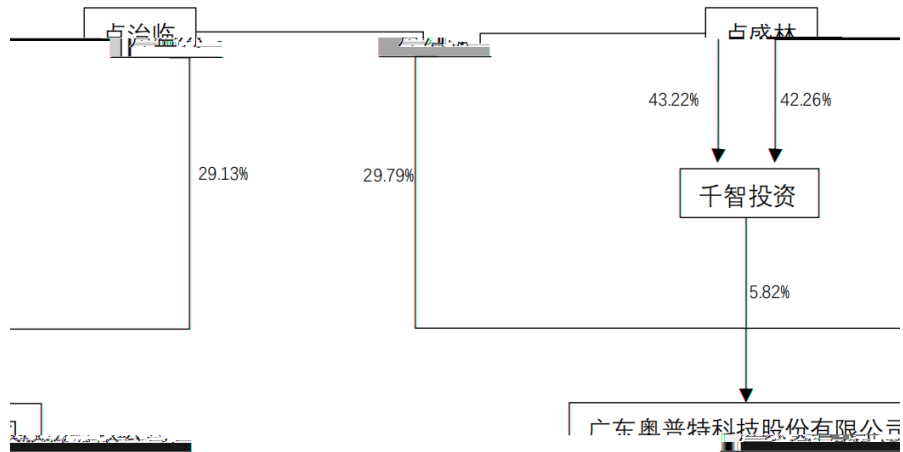

AI

3D
3C

3.

2D 2D 3D 3D 3D 3D 3D 3D
3D 3D 3D 3D 3D 3D 3D 3D

2

PCB SMT
" " GWh TWh
TWh
" " "

	56,541,051.00	122,785,320.14	75,707,058.28	42,654,987.59
	-3,965,552.00	4,630,811.83	-76,275,959.27	120,548,937.51

4

4.1

10

:

()	4,695
()	5,020
	0
	0
	0
	0

			(%)				
	11,793,600	36,363,600	29.79	36,363,600	36,363,600		
	11,531,520	35,555,520	29.13	35,555,520	35,555,520		0

4.2

4.3

4.4

5

1

1.		30.39%		31.59%
2.		40.14%	18.88%	39.32%
	13.83%		7.26%	

2