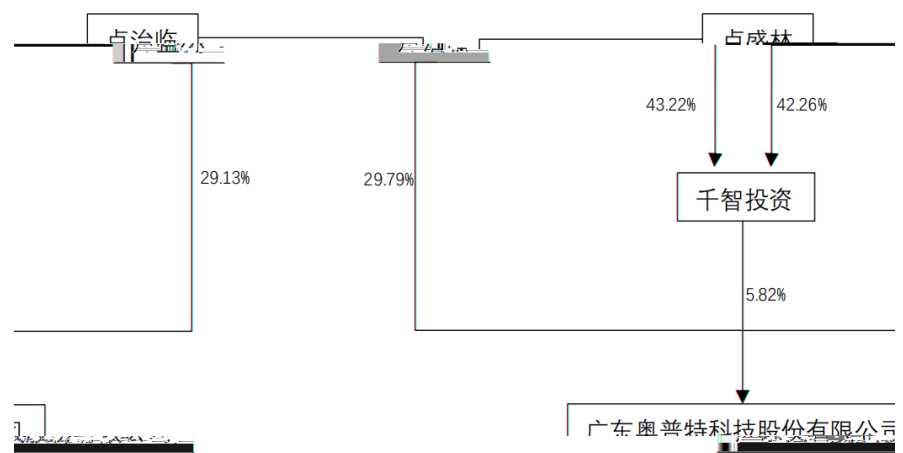

AI

3D
3C

3.

2D 2D 3D 3D 3D 3D 3D 3D
3D 3D 3D 3D 3D 3D 3D 3D

2

PCB SMT
" " GWh TWh
TWh
" " "

	56,541,051.00	122,785,320.14	75,707,058.28	42,654,987.59
	-3,965,552.00	4,630,811.83	-76,275,959.27	120,548,937.51

4

4.1

10

:

()	4,695
()	5,020
	0
	0
	0
	0

			(%)				
	11,793,600	36,363,600	29.79	36,363,600	36,363,600		
	11,531,520	35,555,520	29.13	35,555,520	35,555,520		0

4.2

4.3

4.4

5

1

1.		30.39%		31.59%
2.		40.14%	18.88%	39.32%
	13.83%		7.26%	

2